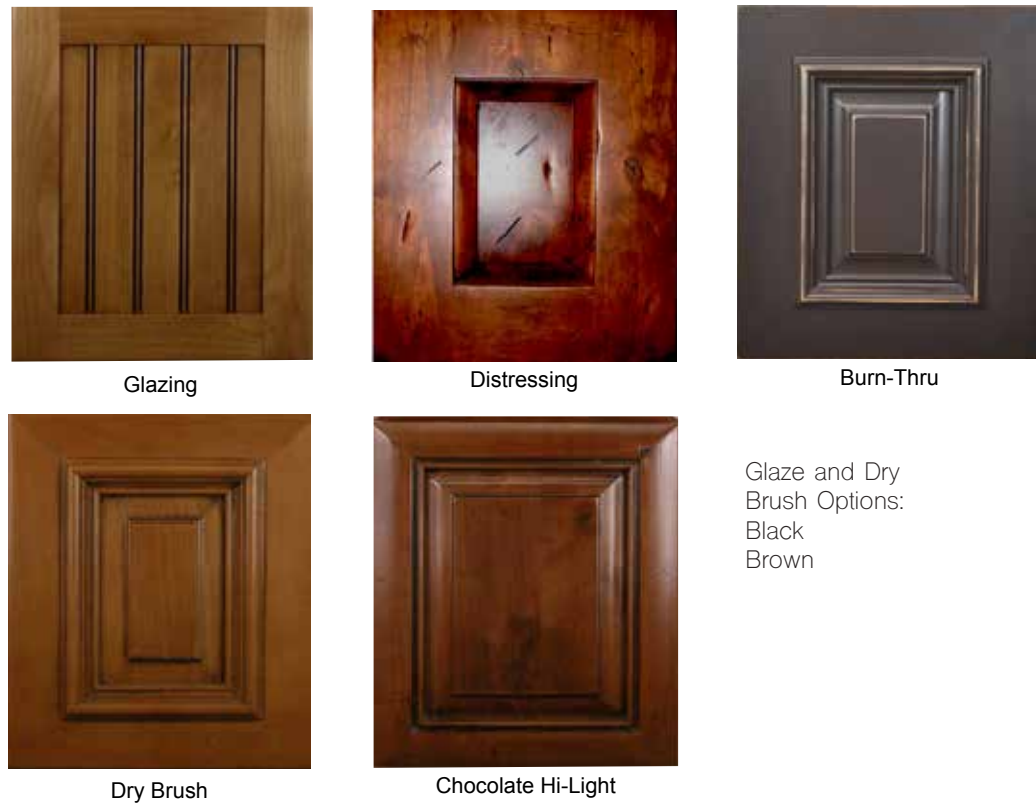

Finish Options

Broomfield, Alder, Medium with Black Glaze